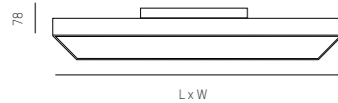

BIDO SQUARE SDI

HIGH OUTPUT

220-240V AC 50/60Hz Design: INHOUSE

IP20

LED Aufbauleuchte aus Aluminiumprofil · Oberfläche pulverbeschichtet · Opal-Diffusor · Abstrahlung direkt- und indirekt
LED surface luminaire from aluminium profile · surface powder-coated · opal diffuser · downlight and uplight

BIDO SQUARE SDI	SYS W	COLOUR	L x W	LUMEN	KELVIN	DIFFUSER
719-022122101905000	16	w	300 x 300	2290	3000	opal
719-022122101906000	16	s	300 x 300	2290	3000	opal
719-022222101905000	30	w	415 x 415	4580	3000	opal
719-022222101906000	30	s	415 x 415	4580	3000	opal
719-022322101905000	63	w	576 x 576	9170	3000	opal
719-022322101906000	63	s	576 x 576	9170	3000	opal
719-022422101905000	145	w	897 x 897	21990	3000	opal
719-022422101906000	145	s	897 x 897	21990	3000	opal

LUMINAIRE OPTIONS VIA CONFIGURATOR					
LIGHT COLOUR	LUMINAIRE COLOUR	OUTPUT	COVER	DIMMABLE	CONFIGURATOR
LED 2700K	grey	MID	opal	switchable ON / OFF	
LED 3000K	white	HIGH	microprismatic	DALI dimmable	
LED 4000K	black	MAX			
	creative