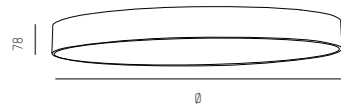

BIDO ROUND SD

HIGH OUTPUT

220-240V AC

50/60Hz

Design: INHOUSE

IP20

LED Aufbauleuchte aus Aluminiumprofil · Oberfläche pulverbeschichtet · Opal-Diffusor · Abstrahlung direkt
LED surface luminaire from aluminium profile · surface powder-coated · opal diffuser · downlight

BIDO ROUND SD	SYS W	COLOUR	Ø	LUMEN	KELVIN	DIFFUSER
719-011121101905000	10	white	294	1360	3000	opal
719-011121101906000	10	black	294	1360	3000	opal
719-011221101905000	18	white	406	2720	3000	opal
719-011221101906000	18	black	406	2720	3000	opal
719-011321101905000	43	white	607	6360	3000	opal
719-011321101906000	43	black	607	6360	3000	opal
719-011421101905000	101	white	905	14540	3000	opal
719-011421101906000	101	black	905	14540	3000	opal

LUMINAIRE OPTIONS VIA CONFIGURATOR

LIGHT COLOUR	LUMINAIRE COLOUR	OUTPUT	COVER	DIMMABLE	CONFIGURATOR
LED 2700K	grey	MID	opal	switchable ON / OFF	
LED 3000K	white	HIGH	microprismatic	DALI dimmable	
LED 4000K	black	MAX			
	creative