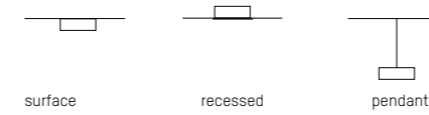

Versions

Form & Size

Core Colours

Creative Colours

Cover

Light beam

LED Colours

Specials

Design: INHOUSE

Info BIDO

Configure BIDO