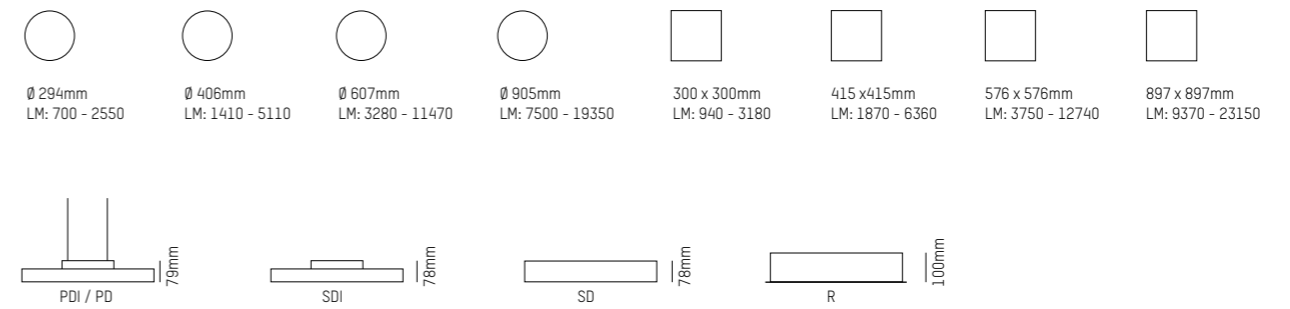

Configure BIDO

PROJECT
SALZKAMMERGUT LODGE EBENSEE

Versions

Form & Size

Core Colours

Creative Colours

Cover

Light beam