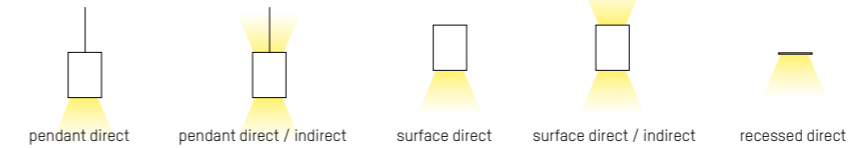

Configure BIDO

PROJECT
SALZKAMMERGUT LODGE EBENSEE

Versions

Form & Size

Core Colours

Creative Colours

Cover

Light beam