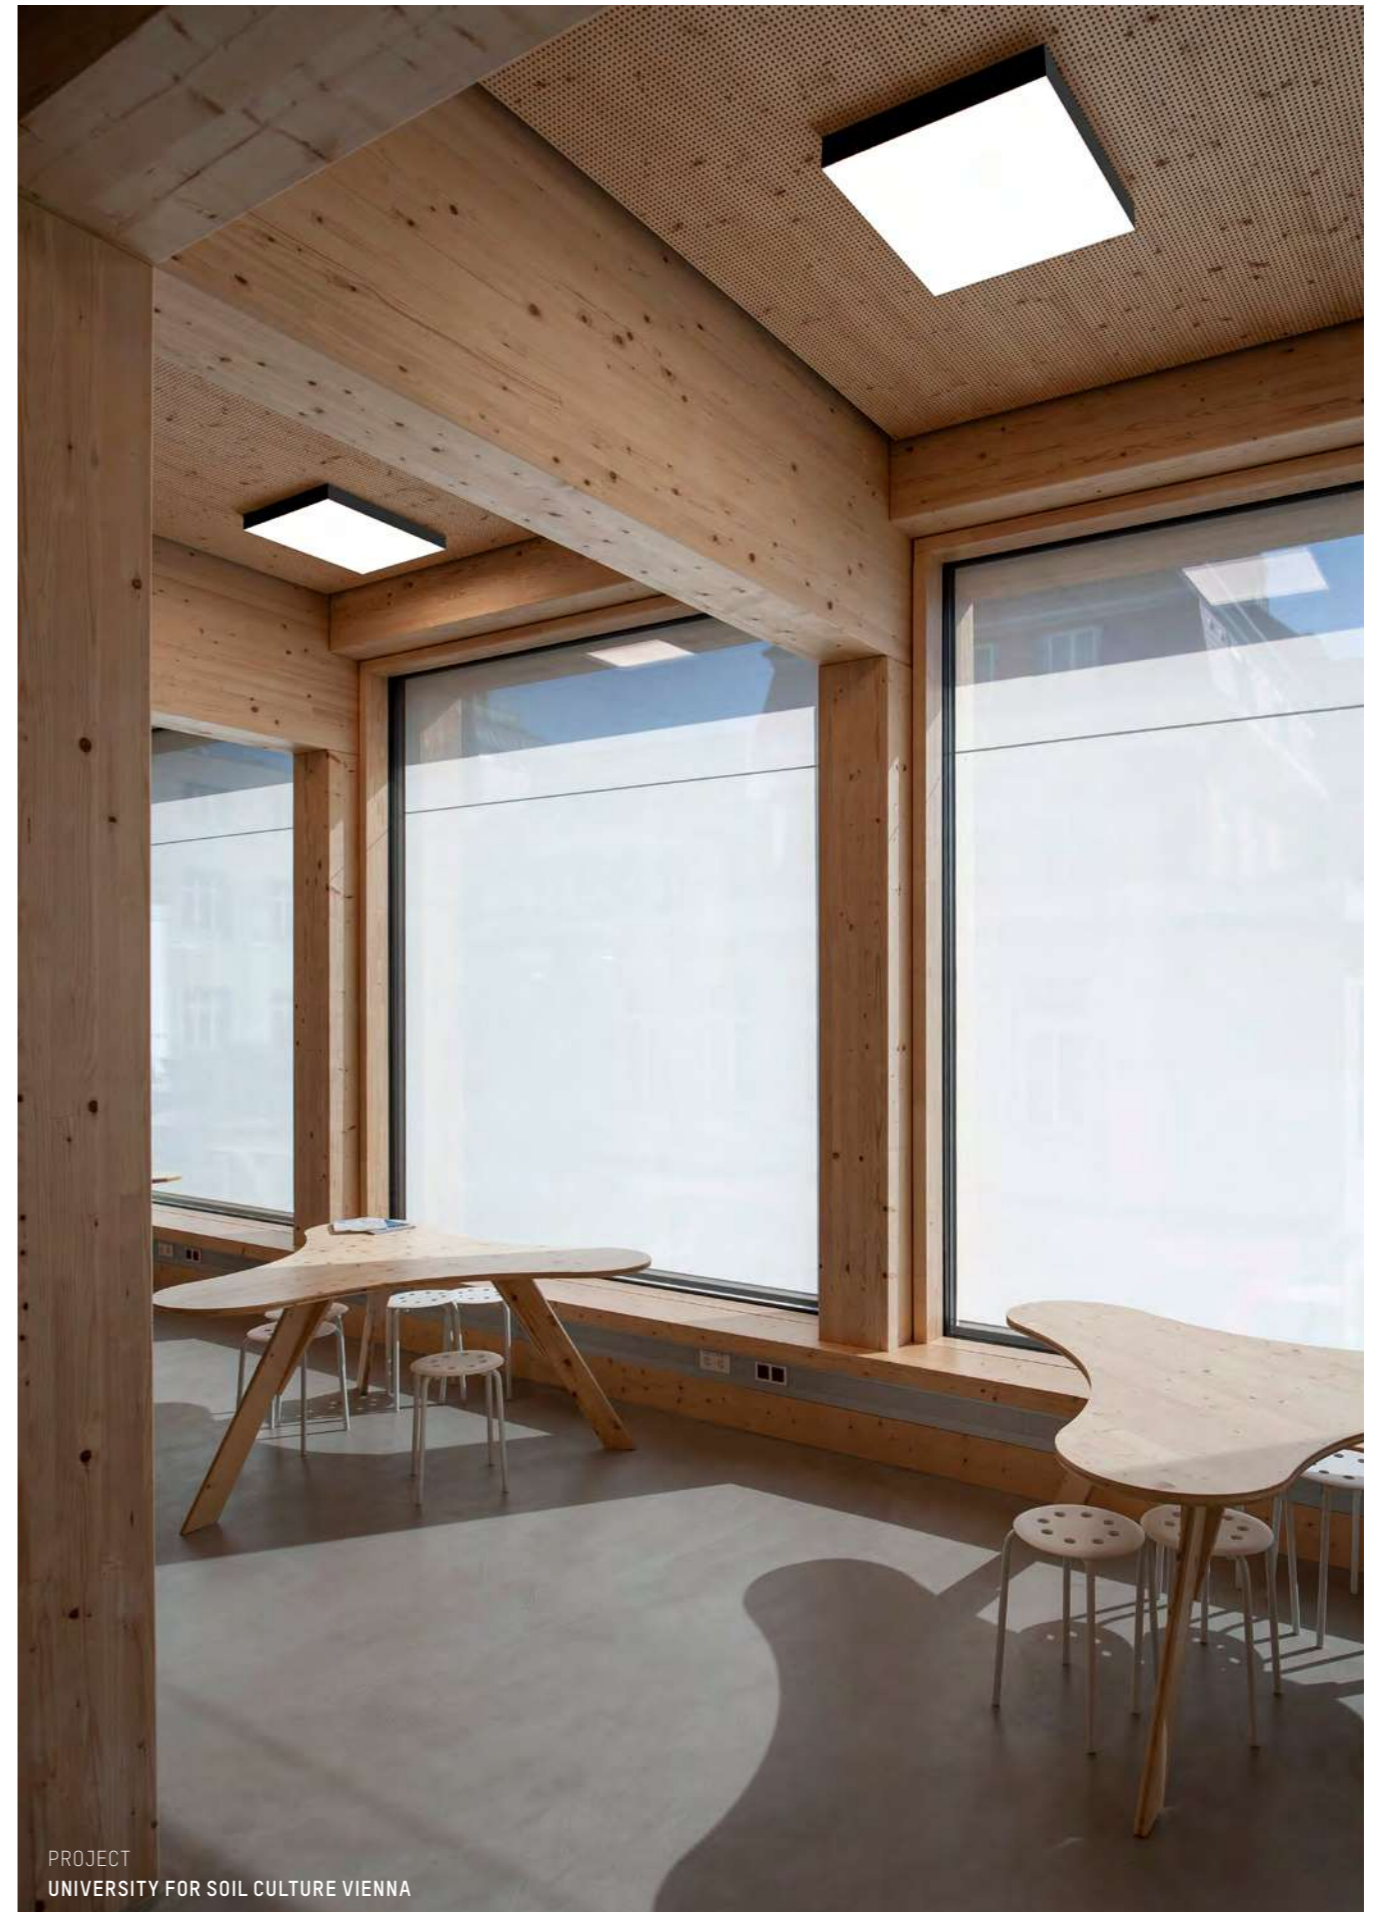

BIDO SQUARE SD

HIGH OUTPUT

220-240V AC

50/60Hz

Design: INHOUSE

IP20

LED Aufbauleuchte aus Aluminiumprofil · Oberfläche pulverbeschichtet · Opal-Diffusor · Abstrahlung direkt
LED surface luminaire from aluminium profile · surface powder-coated · opal diffuser · downlight

BIDO SQUARE SD	SYS W	COLOUR	L x W	LUMEN	KELVIN	DIFFUSER
719-021121101905000	12	w	300 x 300	1810	3000	opal
719-021121101906000	12	s	300 x 300	1810	3000	opal
719-021221101905000	24	w	415 x 415	3630	3000	opal
719-021221101906000	24	s	415 x 415	3630	3000	opal
719-021321101905000	49	w	576 x 576	7270	3000	opal
719-021321101906000	49	s	576 x 576	7270	3000	opal
719-021421101905000	126	w	897 x 897	18170	3000	opal
719-021421101906000	126	s	897 x 897	18170	3000	opal

LUMINAIRE OPTIONS VIA CONFIGURATOR

LIGHT COLOUR	LUMINAIRE COLOUR	OUTPUT	COVER	CANOPY / SUSPENSION	DIMMABLE	CONFIGURATOR
LED 2700K	grey	MID	opal	central / 1200mm	switchable ON / OFF	
LED 3000K	white	HIGH	microprismatic	central / 2600mm	DALI dimmable	
LED 4000K	black	MAX		decentral / 1200mm		
	creative			decentral / 2600mm		

PROJECT
UNIVERSITY FOR SOIL CULTURE VIENNA