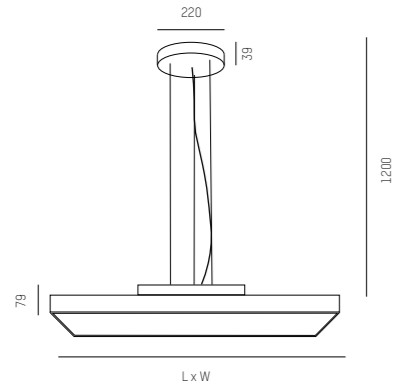

BIDO SQUARE PDI

HIGH OUTPUT

220-240V AC   50/60Hz   Design: INHOUSE

IP20 Ⓢ CE

LED Pendelleuchte aus Aluminiumprofil · Oberfläche pulverbeschichtet · Opal-Diffusor · Abstrahlung direkt- und indirekt
LED pendant from aluminium profile · surface powder-coated · opal diffuser · downlight and uplight

BIDO SQUARE PDI	SYS W	COLOUR	L x W	LUMEN	KELVIN	DIFFUSER
719-023222121905050	30	☐ w	415 x 415	4580	3000	opal
719-023222121906060	30	☐ s	415 x 415	4580	3000	opal
719-023322121905050	63	☐ w	576 x 576	9170	3000	opal
719-023322121906060	63	☐ s	576 x 576	9710	3000	opal
719-023422121905050	145	☐ w	897 x 897	21990	3000	opal
719-023422121906060	145	☐ s	897 x 897	21990	3000	opal

LUMINAIRE OPTIONS VIA CONFIGURATOR						
LIGHT COLOUR	LUMINAIRE COLOUR	OUTPUT	COVER	CANOPY / SUSPENSION	DIMMABLE	CONFIGURATOR
☐ w2 LED 2700K	☐ g grey	MID	☐ opal	central / 1200mm	☐ s switchable ON / OFF	
☐ w3 LED 3000K	☐ w white	HIGH	☐ microprismatic	central / 2600mm	☐ d DALI dimmable	
☐ w4 LED 4000K	☐ s black	MAX		decentral / 1200mm		
	creative			decentral / 2600mm