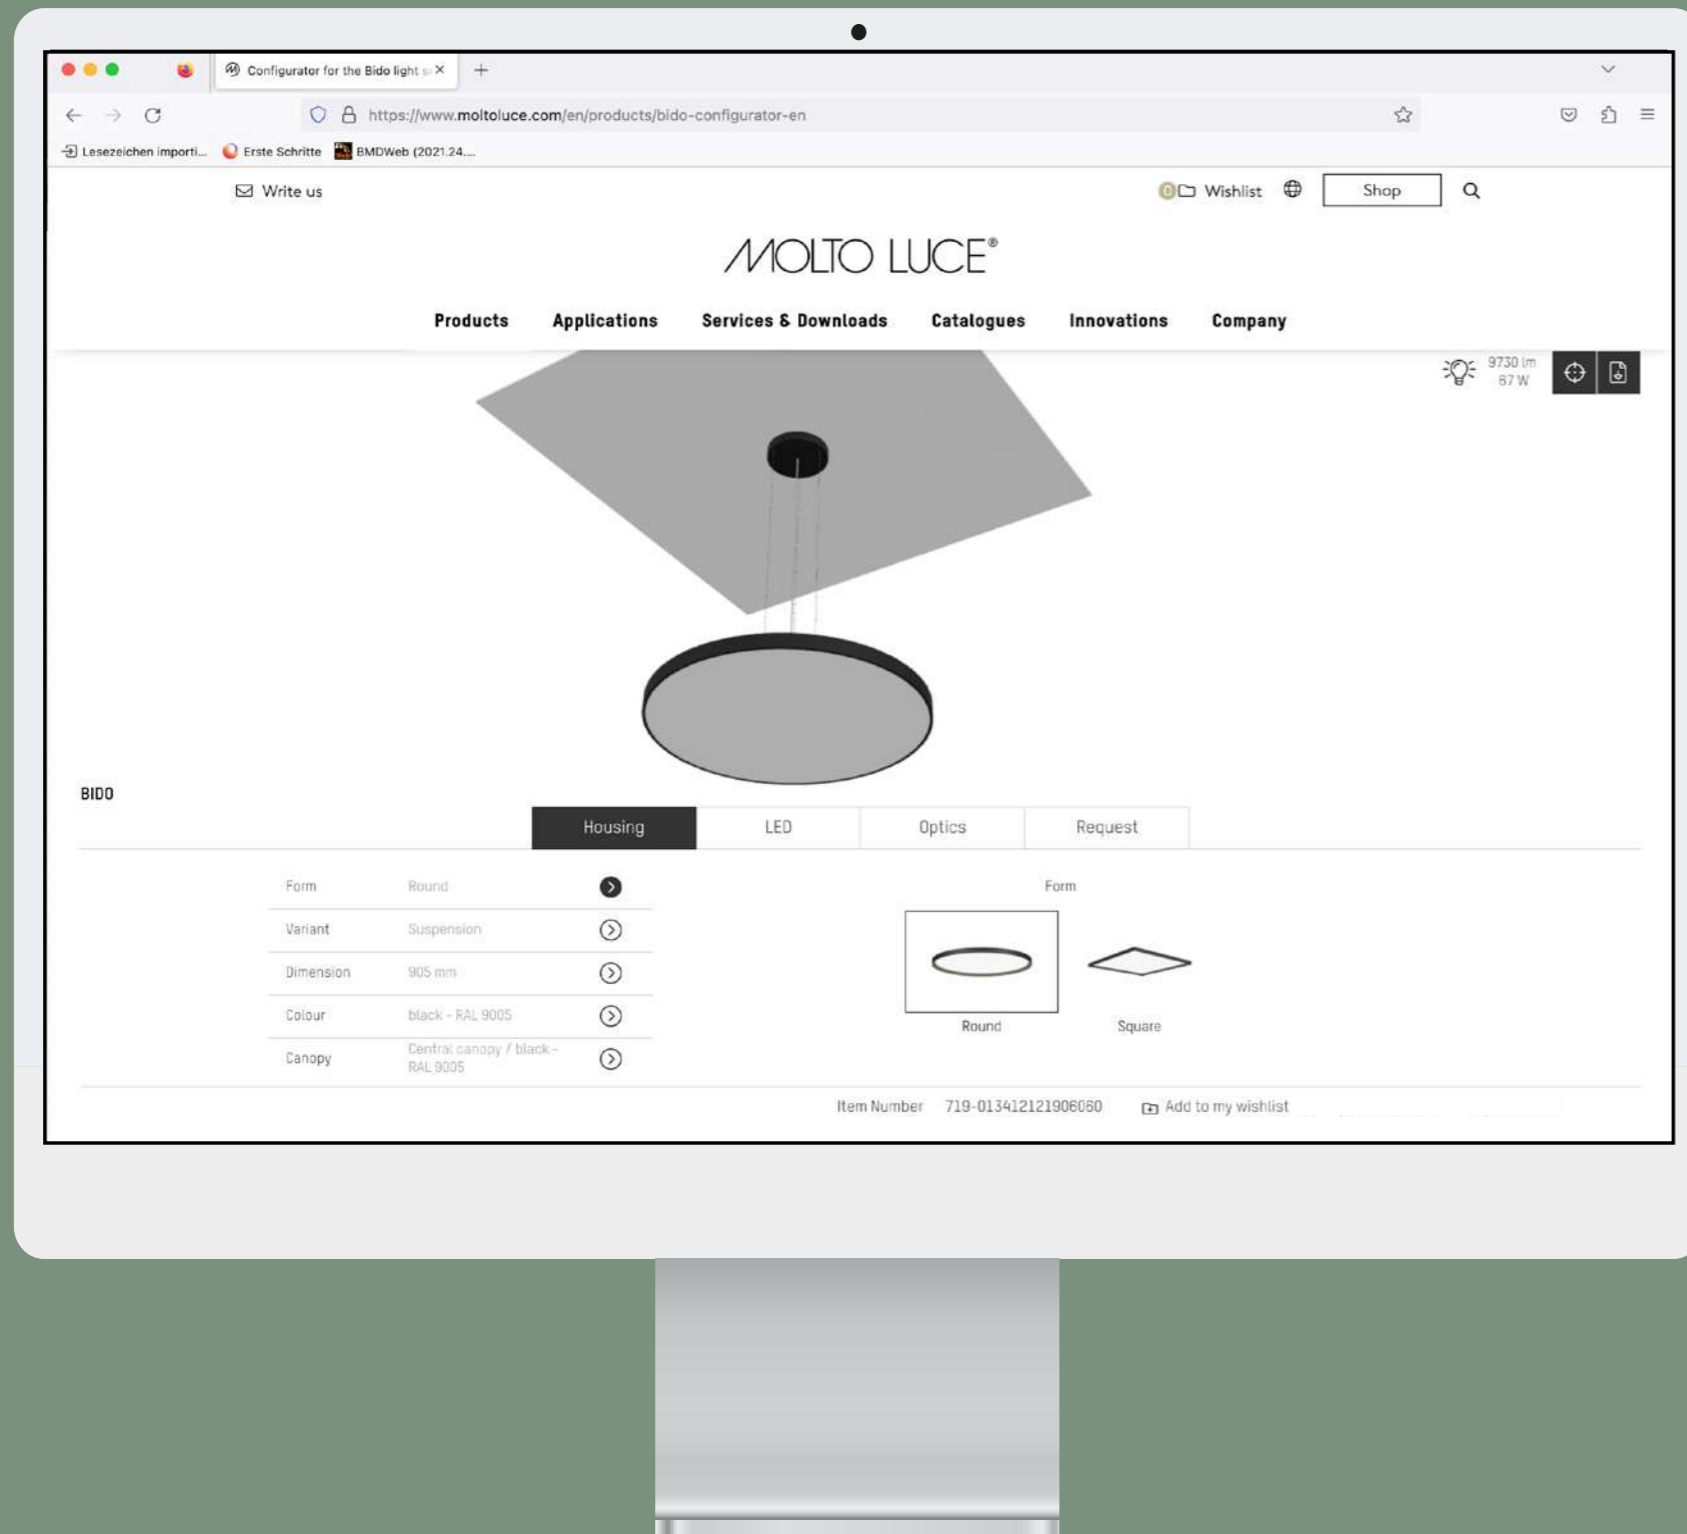

CONFIGURE YOUR BIDO