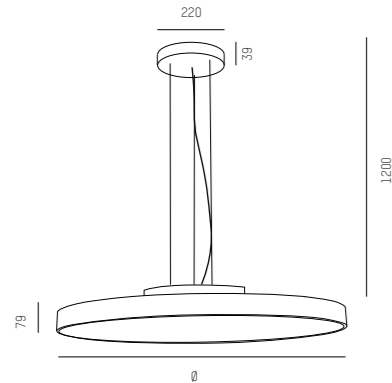

BIDO ROUND PD

HIGH OUTPUT

220-240V AC

50/60Hz

Design: INHOUSE

IP20

LED Pendelleuchte aus Aluminiumprofil · Oberfläche pulverbeschichtet · Opal-Diffusor · Abstrahlung direkt

LED pendant from aluminium profile · surface powder-coated · opal diffuser · downlight

BIDO ROUND PD	SYS W	COLOUR	Ø	LUMEN	KELVIN	DIFFUSER
719-013221121905050	18	w	406	2720	3000	opal
719-013221121906060	18	s	406	2720	3000	opal
719-013321121905050	43	w	607	6360	3000	opal
719-013321121906060	43	s	607	6360	3000	opal
719-013421121905050	101	w	905	14540	3000	opal
719-013421121906060	101	s	905	14540	3000	opal

LUMINAIRE OPTIONS VIA CONFIGURATOR

LIGHT COLOUR	LUMINAIRE COLOUR	OUTPUT	COVER	CANOPY / SUSPENSION	DIMMABLE	CONFIGURATOR
LED 2700K	grey	MID	opal	central / 1200mm	switchable ON / OFF	
LED 3000K	white	HIGH	microprismatic	central / 2600mm	DALI dimmable	
LED 4000K	black	MAX		decentral / 1200mm		
	creative			decentral / 2600mm